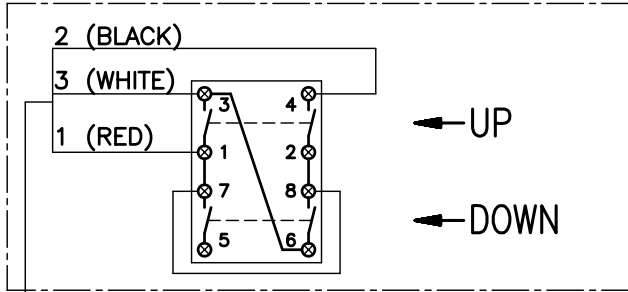

WIRING SYMBOL

2-BUTTON REMOTE CONTROL

- LV MAIN LIFT VALVE
- TV MAIN TILT VALVE
- 2/2 TV 2/2 TILT VALVE
- 4/2 TV 4/2 TILT VALVE
- FV MAIN FEED VALVE
- 4/2 FV 4/2 FEED VALVE
- MCV MEMORY CYLINDER VALVE

25

ELECTRICAL WIRING DIAGRAM
LUDM18BDNM
(VB-12; 2xVB-42; 2xVB-105; VB176L)