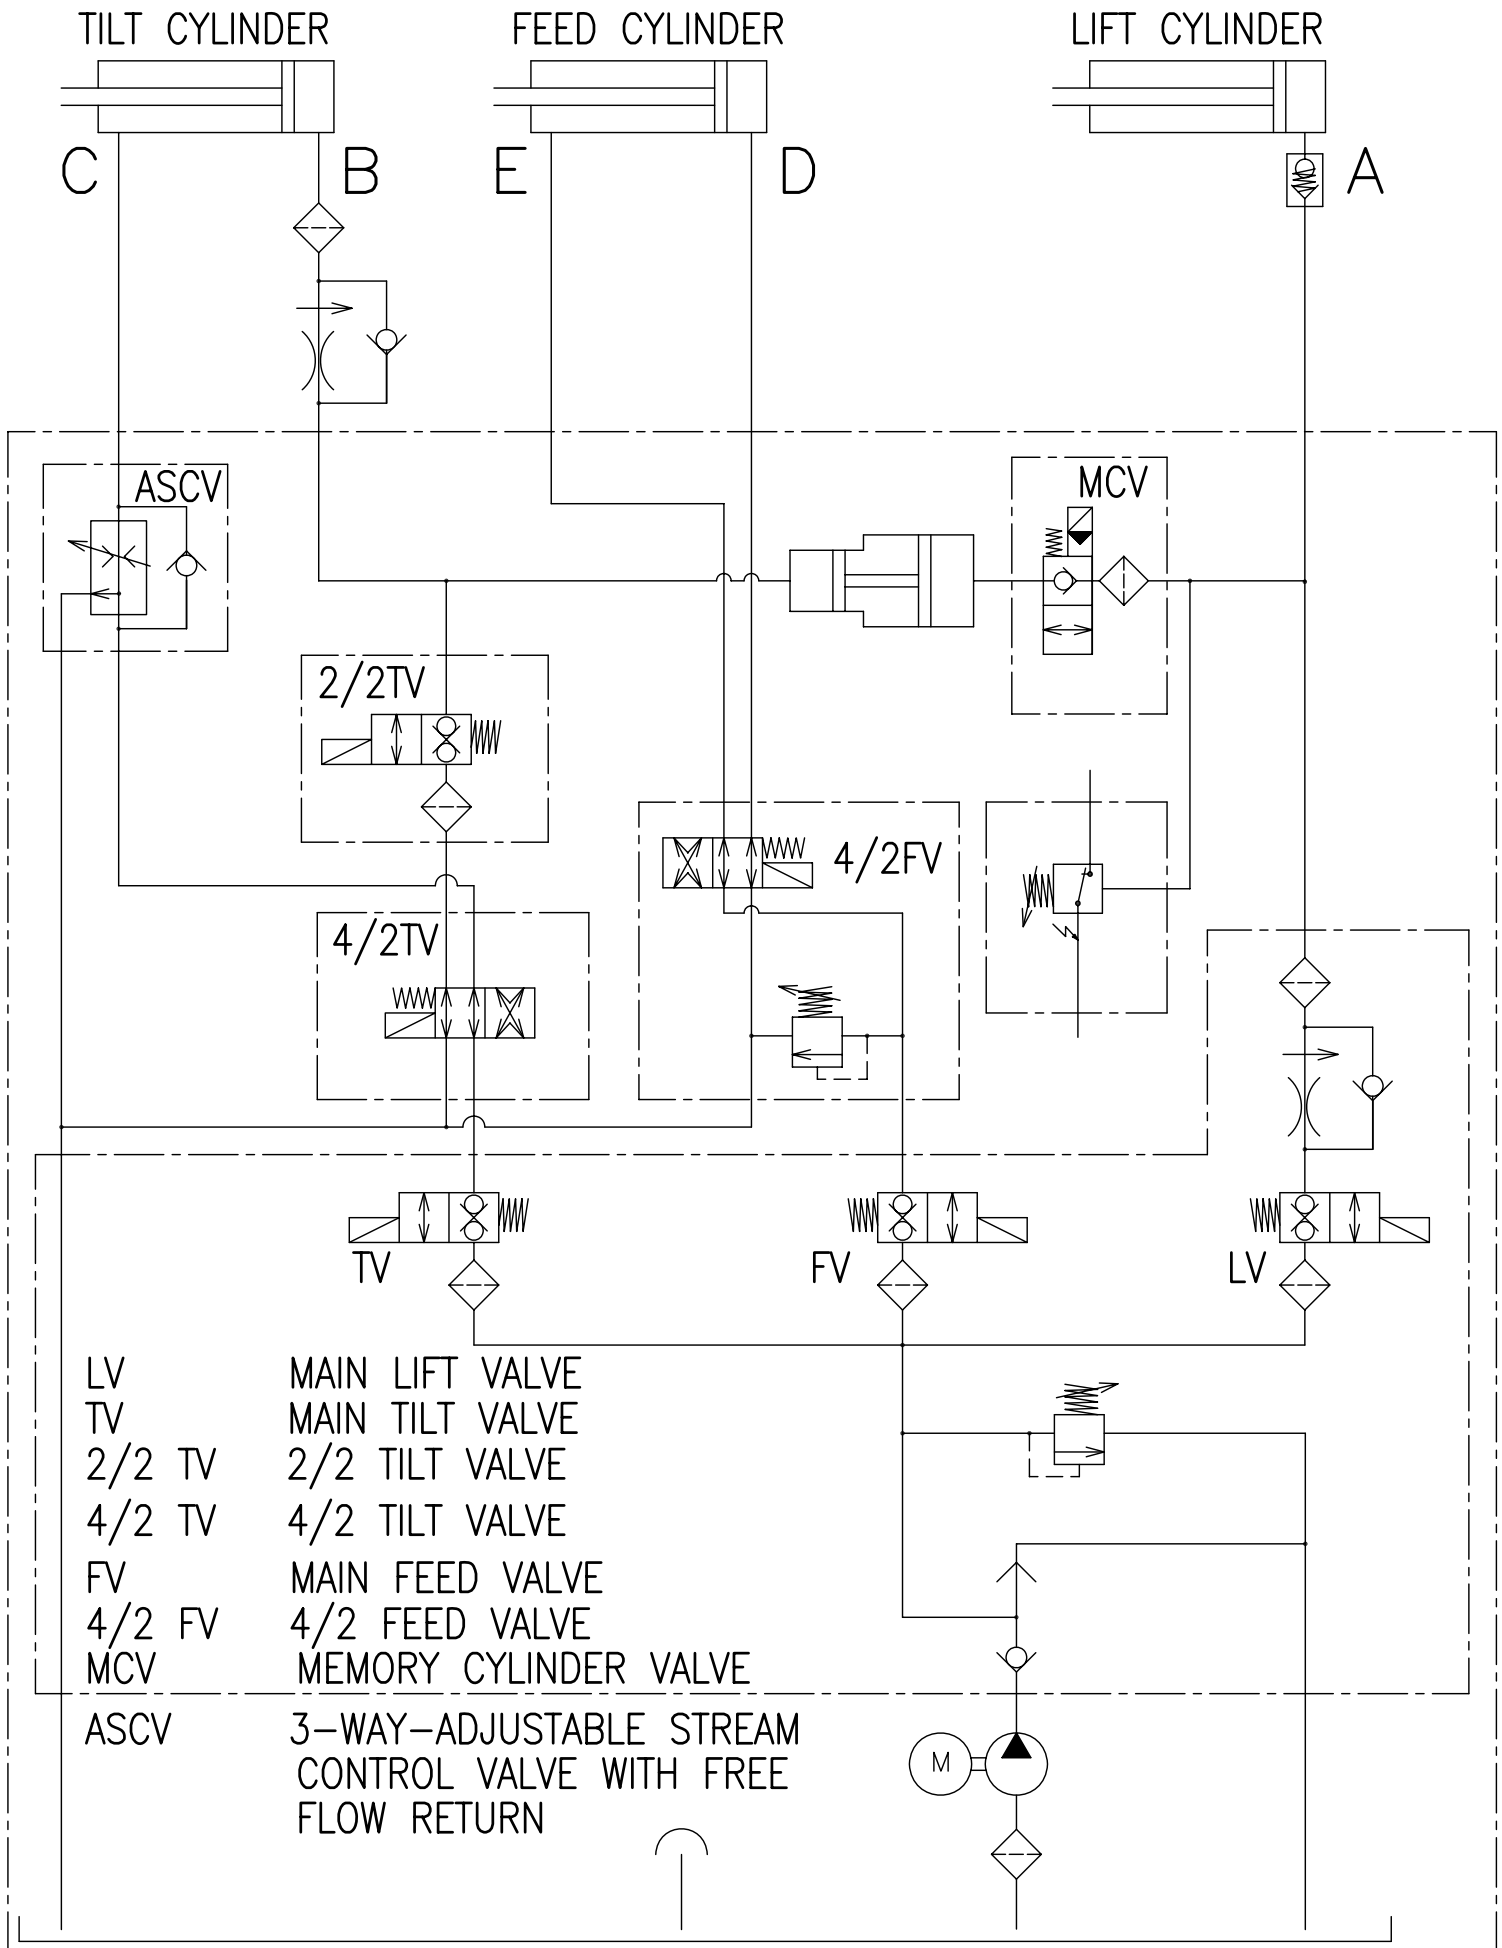

WIRING SYMBOL

2-BUTTON REMOTE CONTROL

- LV MAIN LIFT VALVE
- TV MAIN TILT VALVE
- 2/2 TV 2/2 TILT VALVE
- 4/2 TV 4/2 TILT VALVE
- FV MAIN FEED VALVE
- 4/2 FV 4/2 FEED VALVE
- MCV MEMORY CYLINDER VALVE

25

ELECTRICAL WIRING DIAGRAM
LUDM18BDNM
(VB-12; 2xVB-42; 2xVB-105; VB176L)