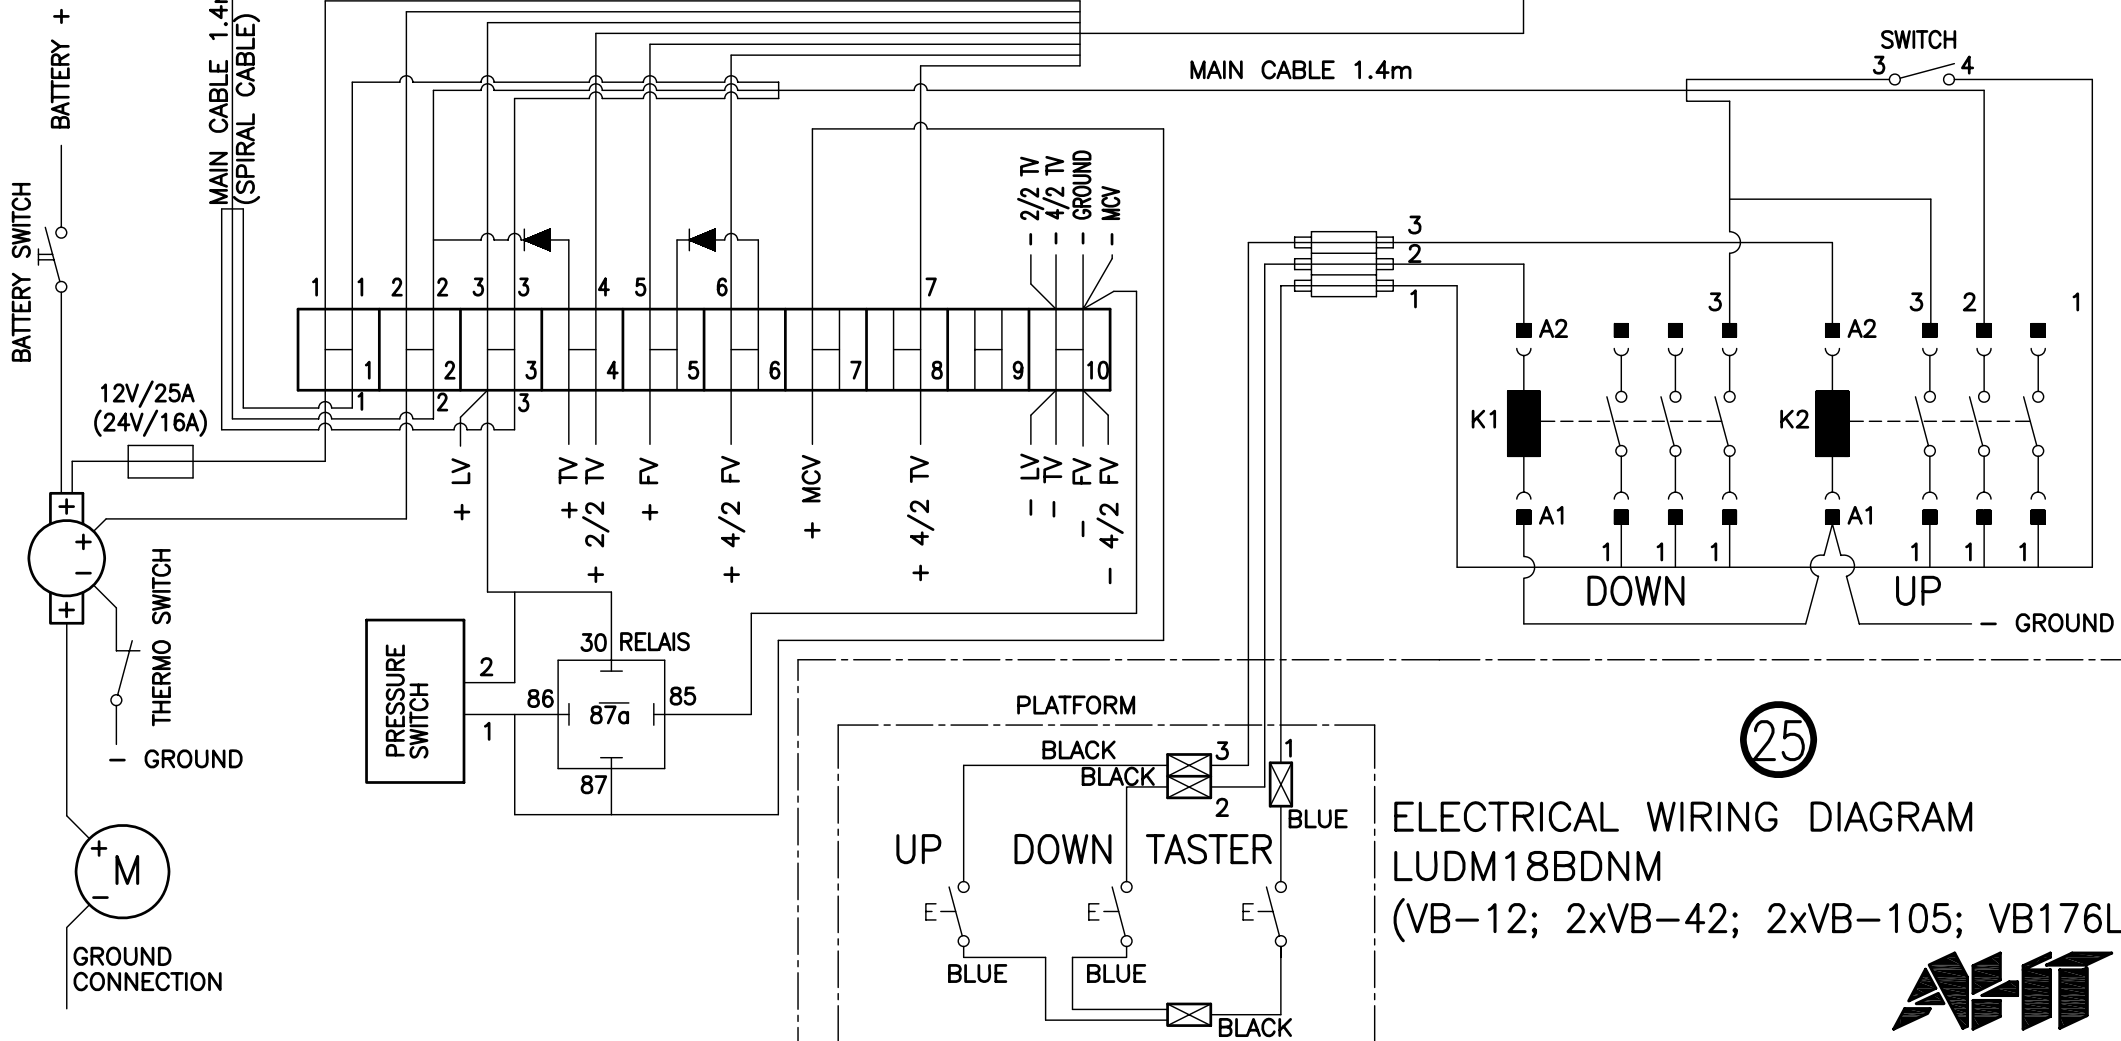

WIRING SYMBOL

2-BUTTON REMOTE CONTROL

- LV MAIN LIFT VALVE
- TV MAIN TILT VALVE
- 2/2 TV 2/2 TILT VALVE
- 4/2 TV 4/2 TILT VALVE
- FV MAIN FEED VALVE
- 4/2 FV 4/2 FEED VALVE
- MCV MEMORY CYLINDER VALVE

25

ELECTRICAL WIRING DIAGRAM
LUDM18BDNM
(VB-12; 2xVB-42; 2xVB-105; VB176L)