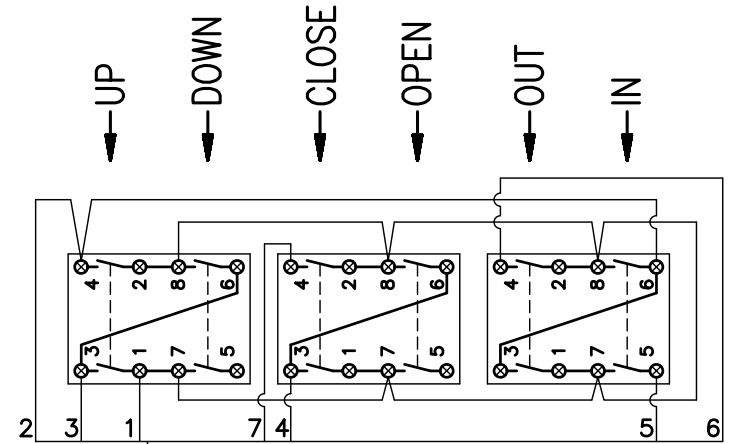

WIRING SYMBOL

2-BUTTON REMOTE CONTROL

- LV MAIN LIFT VALVE
- TV MAIN TILT VALVE
- 2/2 TV 2/2 TILT VALVE
- 4/2 TV 4/2 TILT VALVE
- FV MAIN FEED VALVE
- 4/2 FV 4/2 FEED VALVE
- MCV MEMORY CYLINDER VALVE

25

ELECTRICAL WIRING DIAGRAM
LUDM18BDNM
(VB-12; 2xVB-42; 2xVB-105; VB176L)